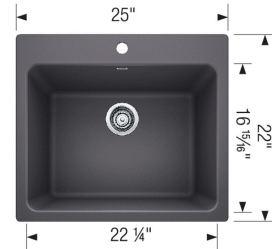

## Design and Planning Tips

- Min cabinet size: 24 in
- Bowl depth: 12 in ( 305.0 mm )

What is included:

Sink clips

Installation instructions

Cut-out template

Limited Lifetime Warranty

Drop-in or Undermount installation

Minimum cabinet size (drop-in) 24"

Minimum cabinet size (undermount) 30"

Cut-out Dimensions:

Cut-out Length: 23.5"

Cut-out Width: 20.5"

Cut-out Below Counter Depth: 11.21"

Sink Bowl Dimensions:

Sink Bowl Length (left-to-right): 22.25"

Sink Bowl Width (front-to-back): 16.94"

Sink Bowl Depth: 12"

Pre-drilled for single-hole faucet with 4 additional knock-out holes

Drain hole compatible with 3.5" strainers or waste flanges

Codes/Standards: CSA B45.8-18/IAPMO Z403-2018